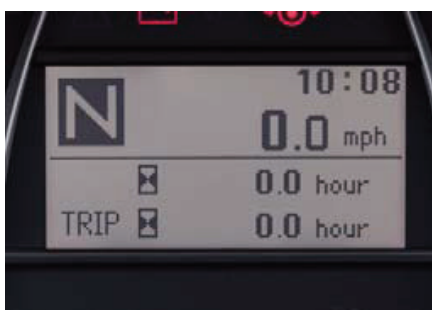

Air Conditioning with Internal Recirculation and External Air Ventilation

The cab's deluxe air conditioner/heater can increase cooling, heating and air ventilation for greater climate control. You can switch between internal recirculation and external air ventilation: cool your cab quickly and thoroughly with the internal recirculation mode and the air in the cab will stay fresh.

New IntelliPanel™

Stay up to date on the status of your Grand L60 tractor at all times with the IntelliPanel™. Combining an analog tachometer, temperature gauge and fuel gauge, a large-screen dot matrix digital panel, and upper and lower indicator, the IntelliPanel™ keeps you informed on the tractor's status including maintenance at a single glance.

Standard Indicators

The IntelliPanel's standard indicators display the hour meter, trip meter, fuel consumption, PTO revolutions, HST information, particulate matter accumulation and maintenance information on the large and easy-to-read screen. The information can be switched easily with button operation. Furthermore, warning indicators, scheduled service alerts and DPF regeneration are also indicated on the panel to keep you informed at all times.

The upper front side lights switch is close at hand when you need extra visibility to the sides.

Column-type Combination Lever

This new combination and switch allows you to operate the headlights and indicators with car-like ease.